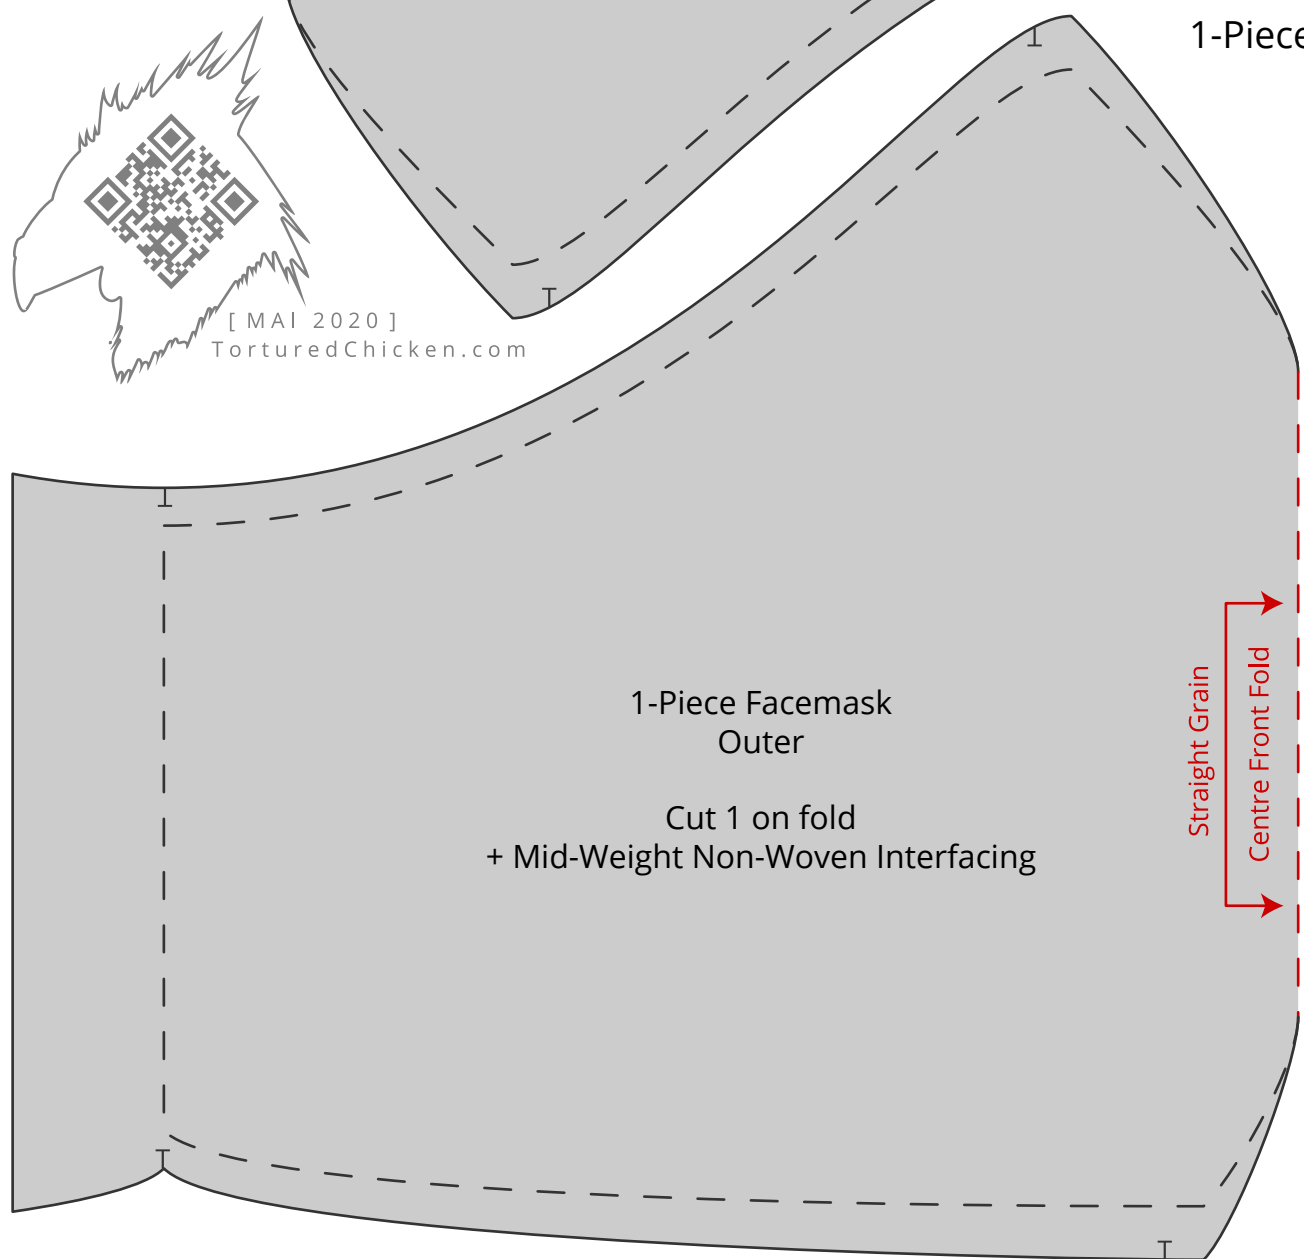

1-Piece Facemask

[MAI 2020]
TorturedChicken.com

1-Piece Facemask
Outer
Cut 1 on fold
+ Mid-Weight Non-Woven Interfacing

2-Piece Facemask
To be used with 1-piece lining.

[MAI 2020]
TorturedChicken.com